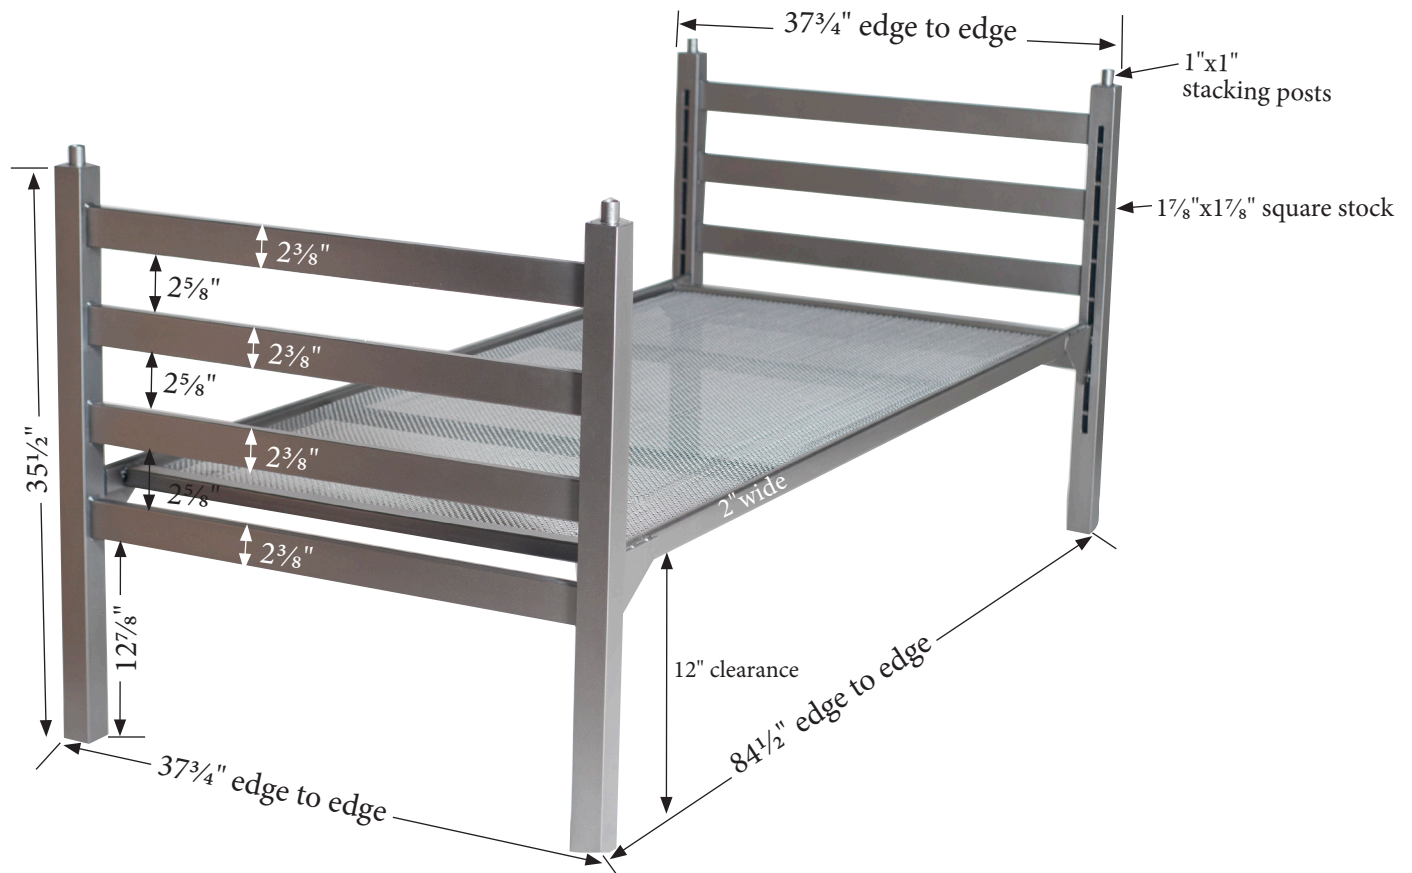

# 36" BEDS

## Premier University Bed with Euro Springs

### Specifications:

$1\frac{7}{8}$ " square stock  
7 slots at 3" intervals

*Finish:* Powdered-coated in gunstock gray

*Width of sleeping surface:* 36"

*Recommended mattress length:* 80"

*Overall length of bed:*  $84\frac{1}{2}$ "

*Minimum spring height from floor:* 12"

*Bed ends:*  $1\frac{7}{8}$ " square stock with flush adjustable tracks

*Weight:* Single bed 103 pounds

Two beds ends 60 pounds

One bed spring 43 pounds

*Beds are in full compliance with all federal regulations.*